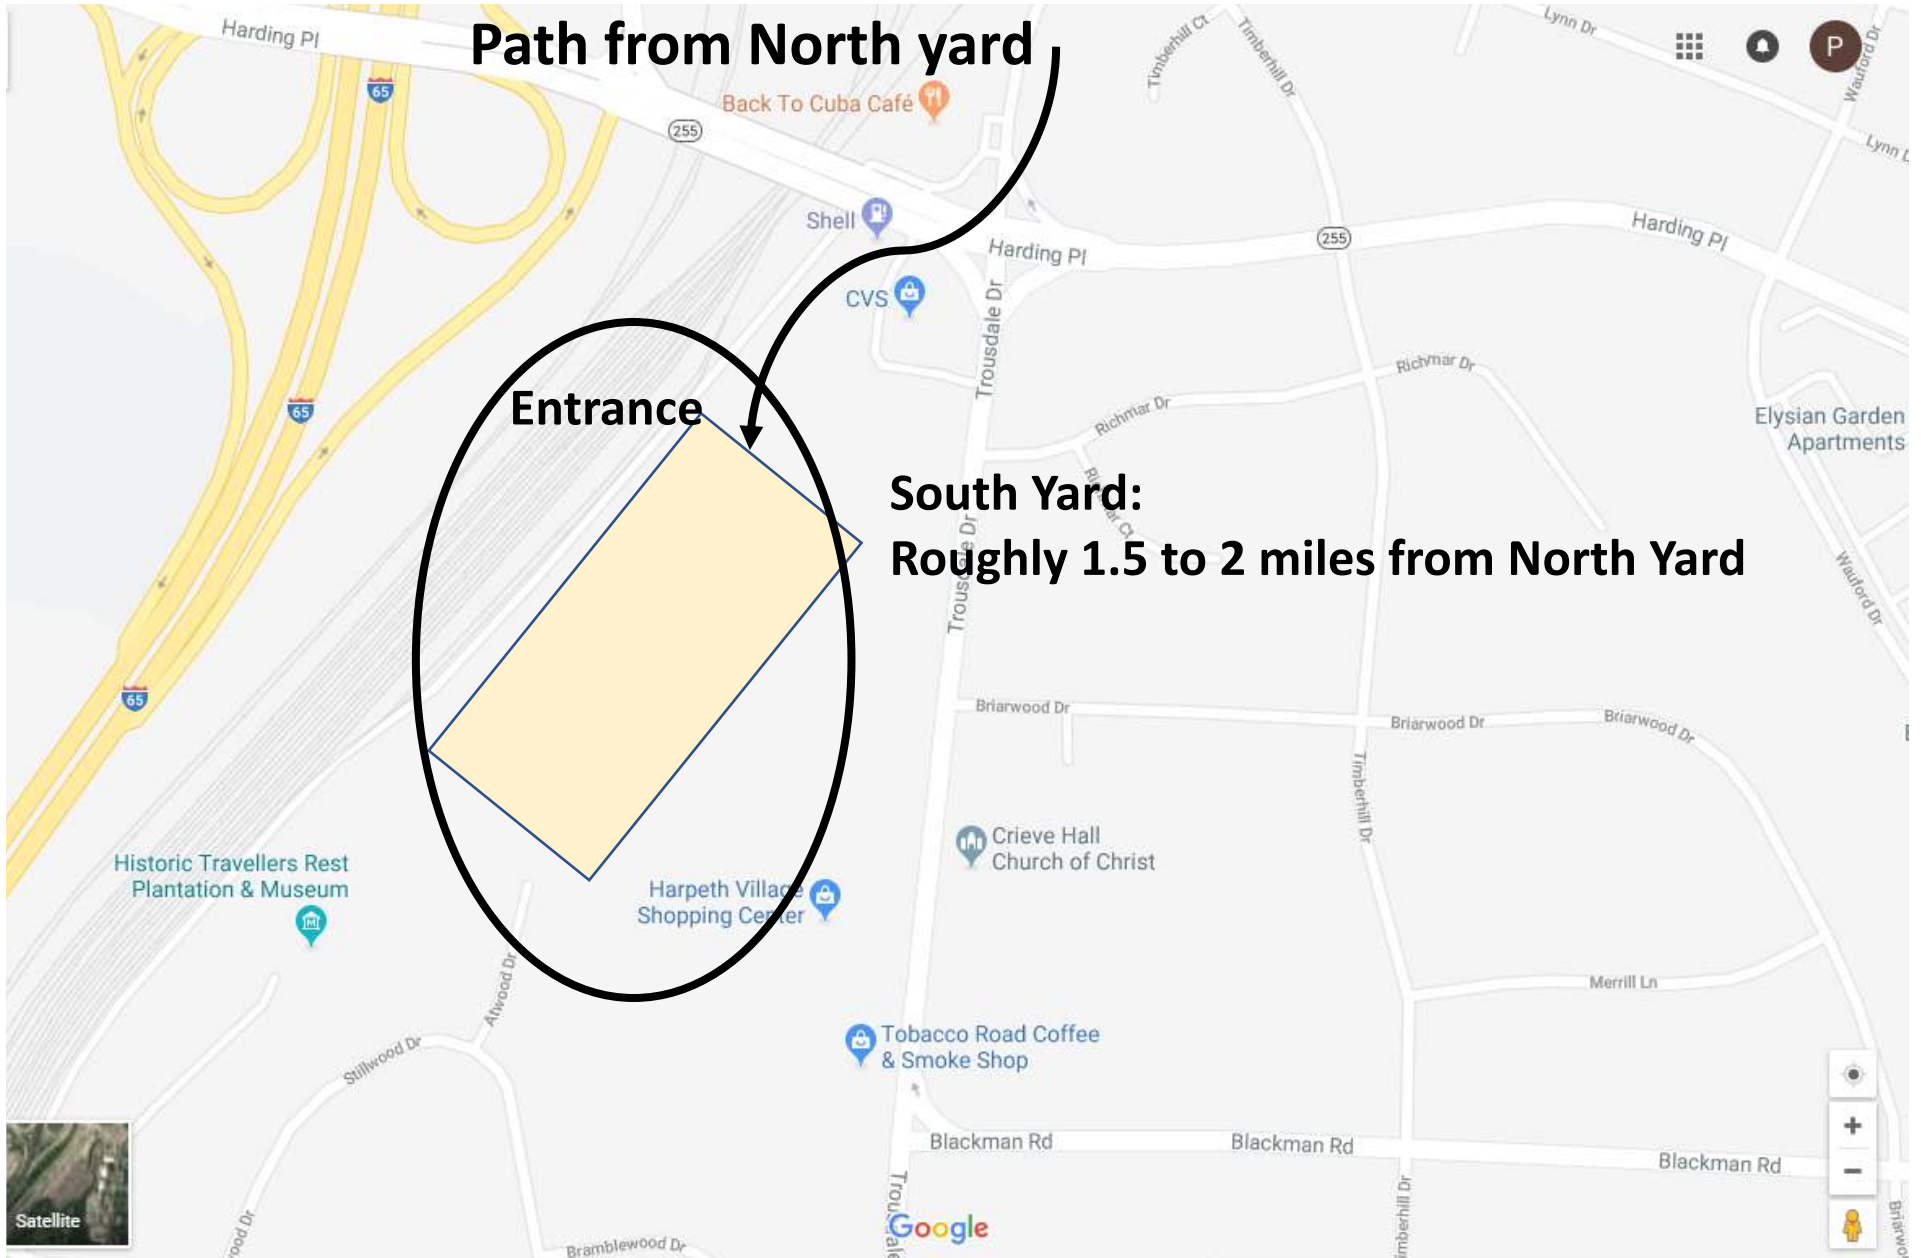

Nashville has 3 yards

West Yard

North Yard

South Yard

600 Veritas Street

Google

North Yard

Moore Office

600 Veritas Street

Google

Path from North yard

Entrance

**South Yard:
Roughly 1.5 to 2 miles from North Yard**

West Yard – not secure and away from North Yard

**Guard in vehicle here (unless in bathroom)
No Gate**