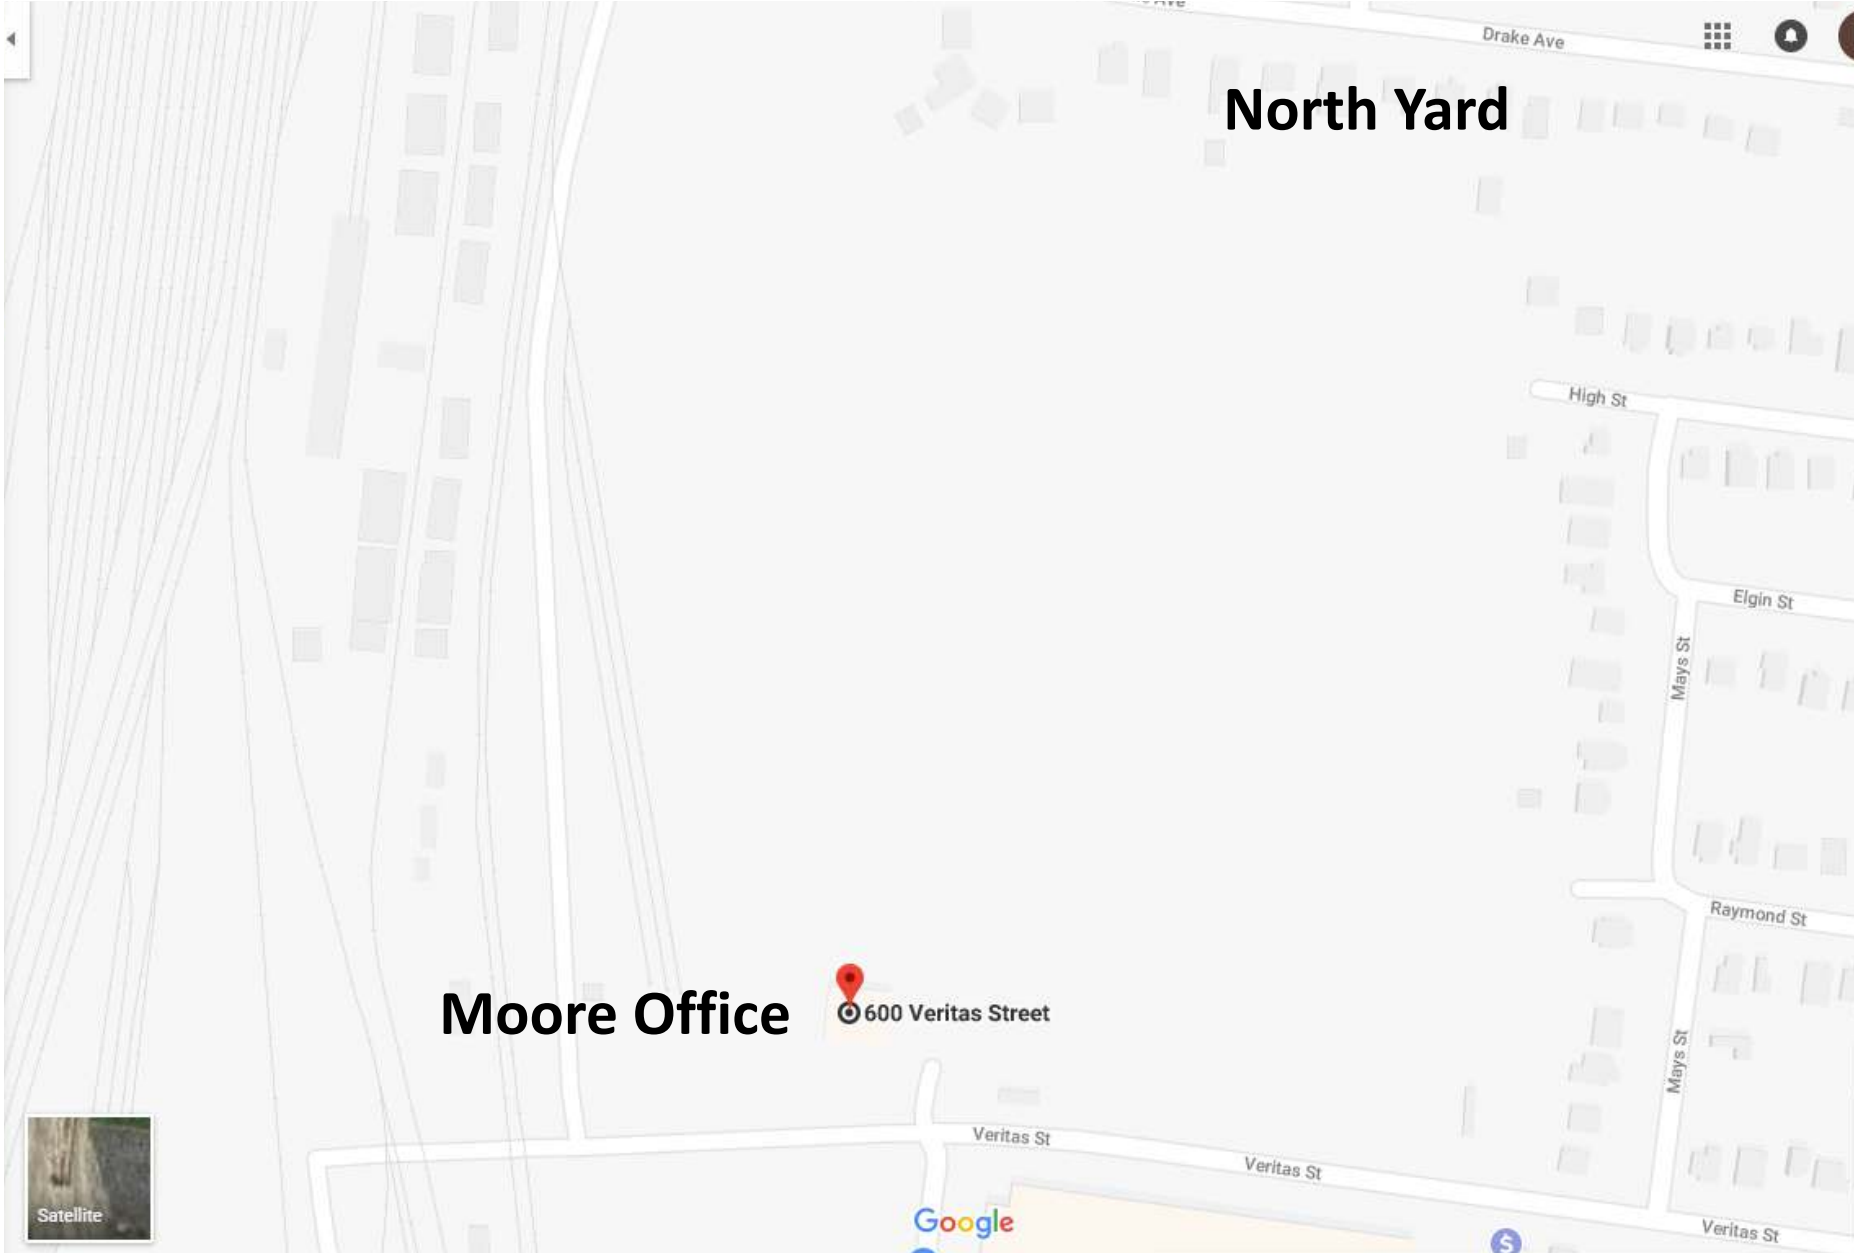

Nashville has 3 yards

West Yard

North Yard

South Yard

600 Veritas Street

Google

North Yard

Moore Office

600 Veritas Street

Google

Path from North yard

Entrance

**South Yard:
Roughly 1.5 to 2 miles from North Yard**

West Yard – not secure and away from North Yard

**Guard in vehicle here (unless in bathroom)
No Gate**

Satellite

Google