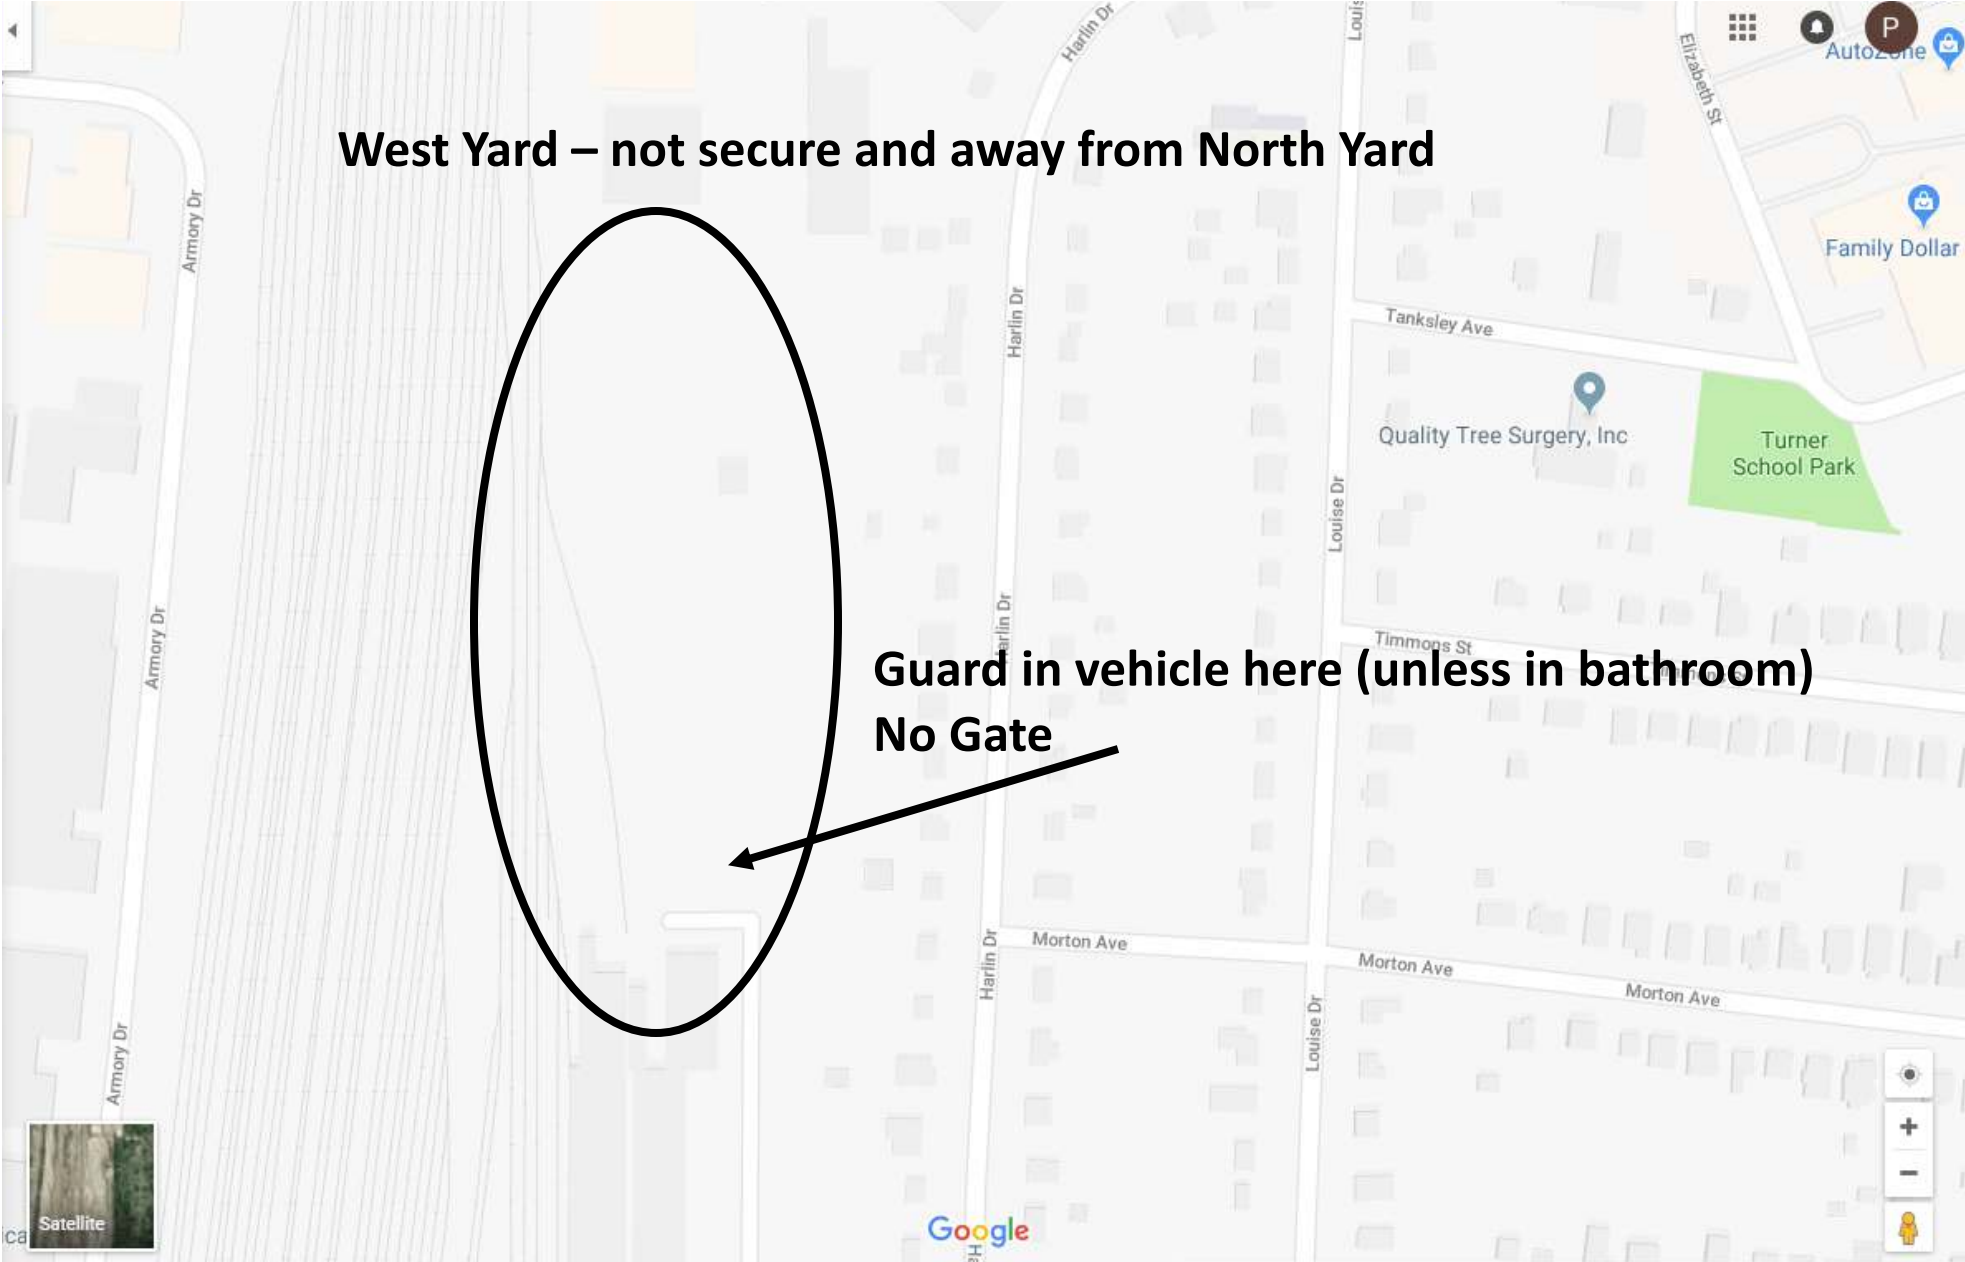

Nashville has 3 yards

West Yard

North Yard

South Yard

600 Veritas Street

Google

North Yard

Moore Office

600 Veritas Street

Google

Path from North yard

Entrance

**South Yard:
Roughly 1.5 to 2 miles from North Yard**

West Yard – not secure and away from North Yard

**Guard in vehicle here (unless in bathroom)
No Gate**

Satellite

Google