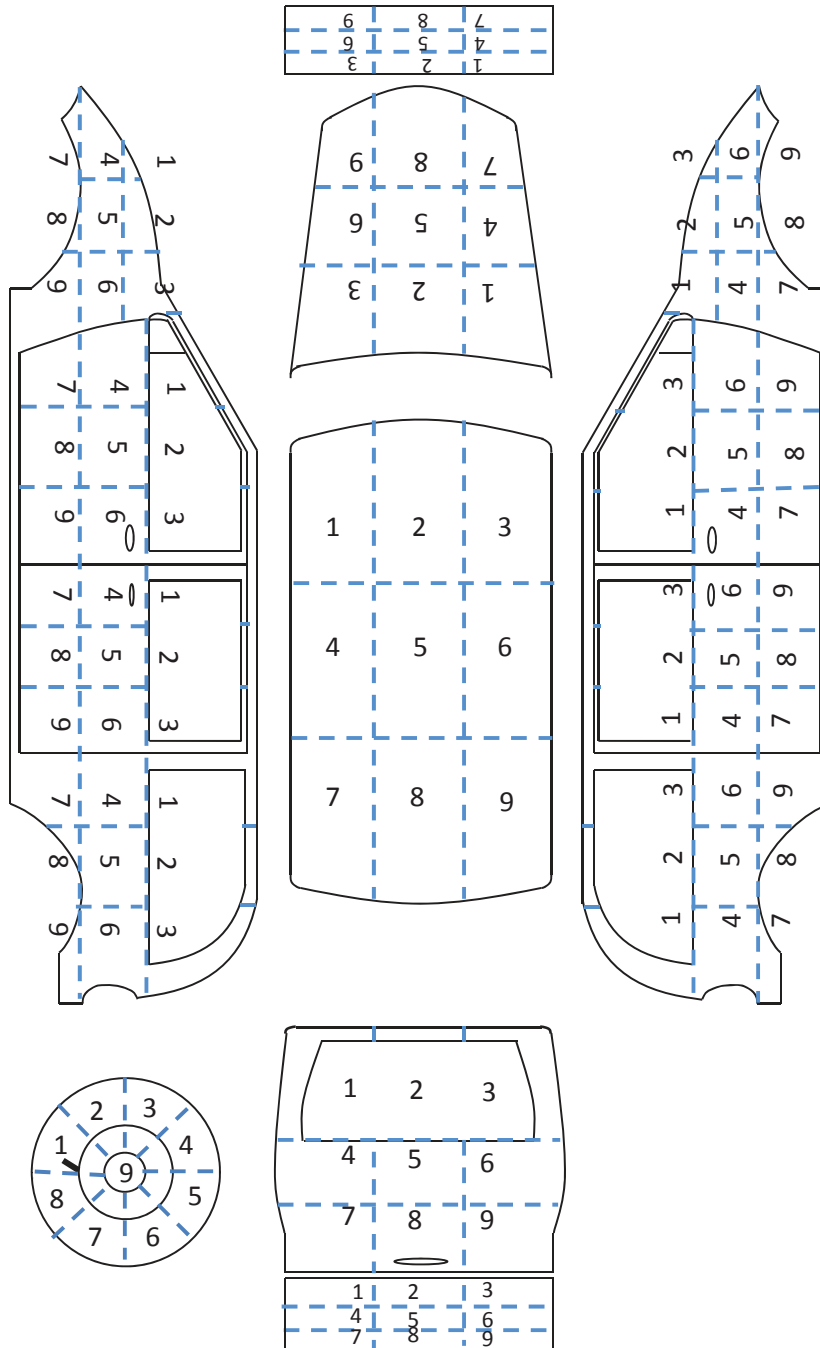

1.5 AIAG Grid Location Matrix

M-22

Finished Vehicle Transportation Damage Standards and Guidelines

Version 1, Dated 10/12

1.6 Vehicle "Splat" Chart